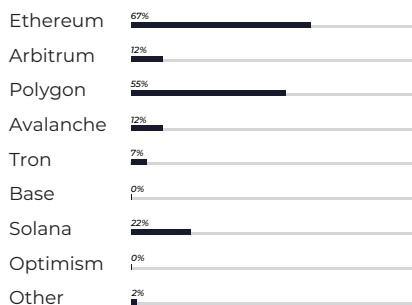

Third Place | 1-Week Streak

TEAM

Slava

First Place | 49-Week Streak

Timmey

Second Place | 39-Week Streak

Pedrovski

Third Place | 21-Week Streak

BI-WEEKLY POLL

09.11 - 09.25

Which chain(s) do you prefer if multi-chain comes later on in Sensi development?

DEVELOPMENT UPDATES

SMARTYIELD

Over the past two weeks, we launched round seven (v0.89) of the Sensi SmartYield Alpha. This has been a very well received update thus far, and we acquire fewer and fewer bug reports with each round that we launch. With 12 days since we've deployed the current SmartYield version, this is the most stable we've had it yet!

SY ALPHA

Concurrent with the launch of round seven (v0.89) as noted above, our SmartYield Alpha team has finally been able to start moving onto improvement suggestions, rather than bug reports. We're glad to see that things are continually clearing up, and a more polished product is becoming more viable with each update round.